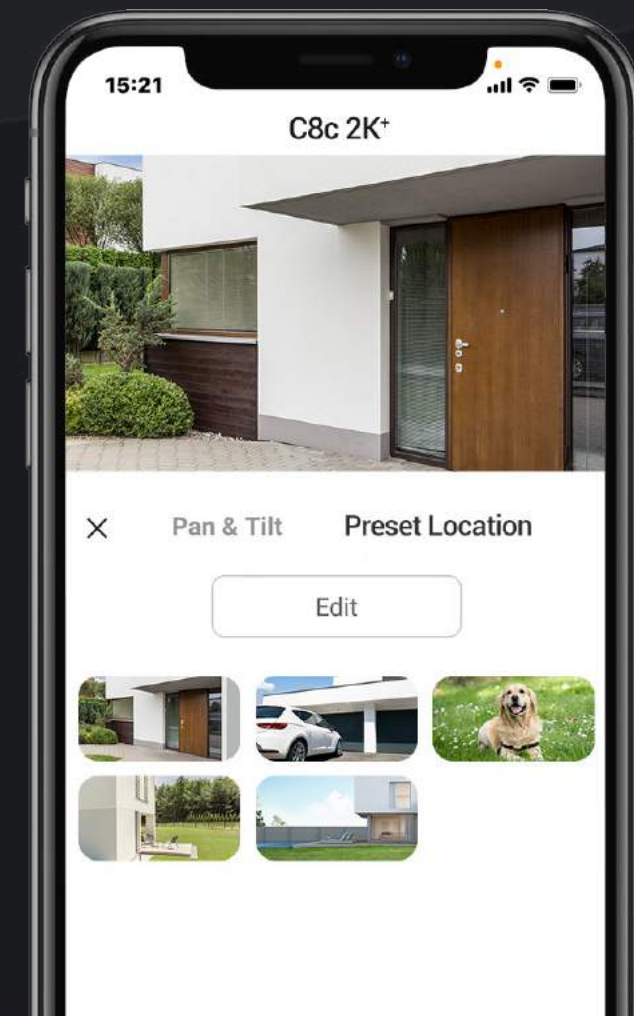

The camera's on-board AI algorithm helps it identify moving people and vehicles in particular. It reduces alerts caused by falling leaves or flying insects, and informs you when someone parks in your property area without permission.

 AI-Powered Human / Vehicle Shape Detection

 Customizable Detection Zone

 No Subscription Fee

A smart eye that locks on, zooms in and follows

When a human motion is detected, the C8c 2K+ will automatically rotate to track its movement and zoom in to record the activity. When in action, it makes it hard for your loved ones to stay out of sight.

Front Door

Front Yard

Pin down the spots that matter to you most

No matter how complicated the tracking is, the camera always knows it's way back to your preferred viewing angle. You can pinpoint up to 12 angles via the EZVIZ App. Just click on your pre-set dots and the camera will automatically resume its place.

Garage

Actively guards your home

Upon detection of intruders, the camera will set off a loud siren and flash spotlights for on-site deterrence.

Communication at anytime

Simply use your smartphone to see, hear and talk to anyone who shows up at your property area.