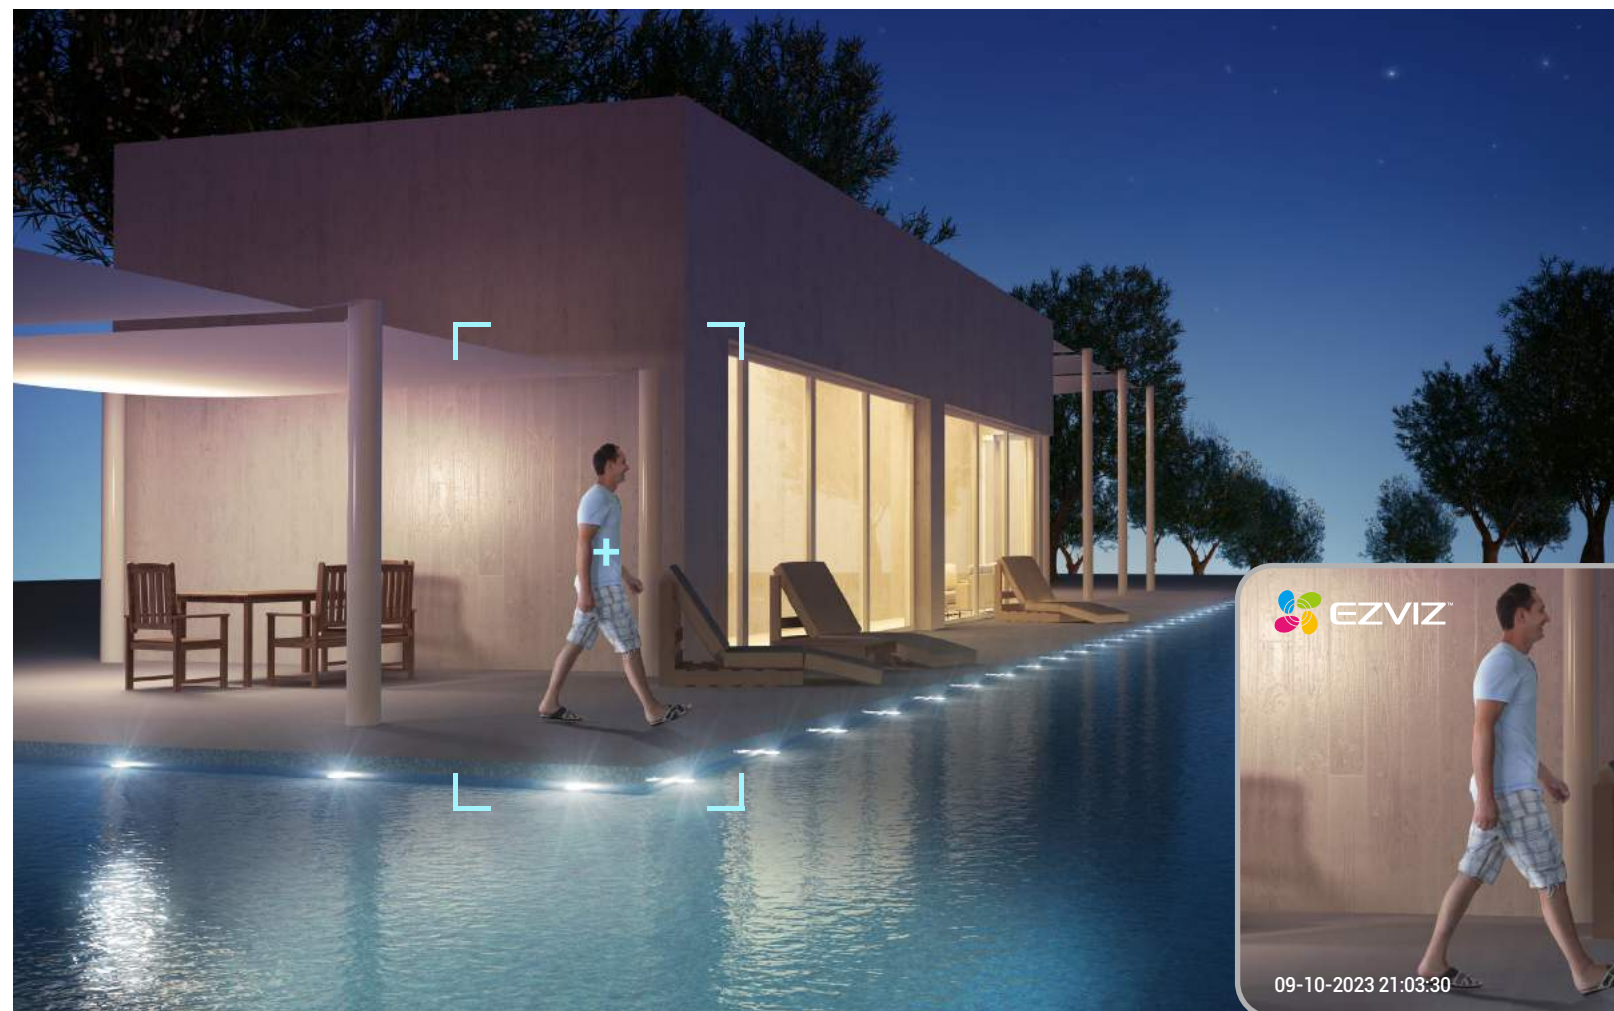

On-device AI for smarter detection

The camera's on-board AI algorithm helps it identify moving people and vehicles in particular. It reduces alerts caused by falling leaves or flying insects, and informs you when someone parks in your property area without permission.

AI-Powered Human / Vehicle Shape Detection

Customizable Detection Zone

No Subscription Fee

A smart eye that locks on, zooms in and follows

When a human motion is detected, the C8c 2K+ will automatically rotate to track its movement and zoom in to record the activity. When in action, it makes it hard for your loved ones to stay out of sight.